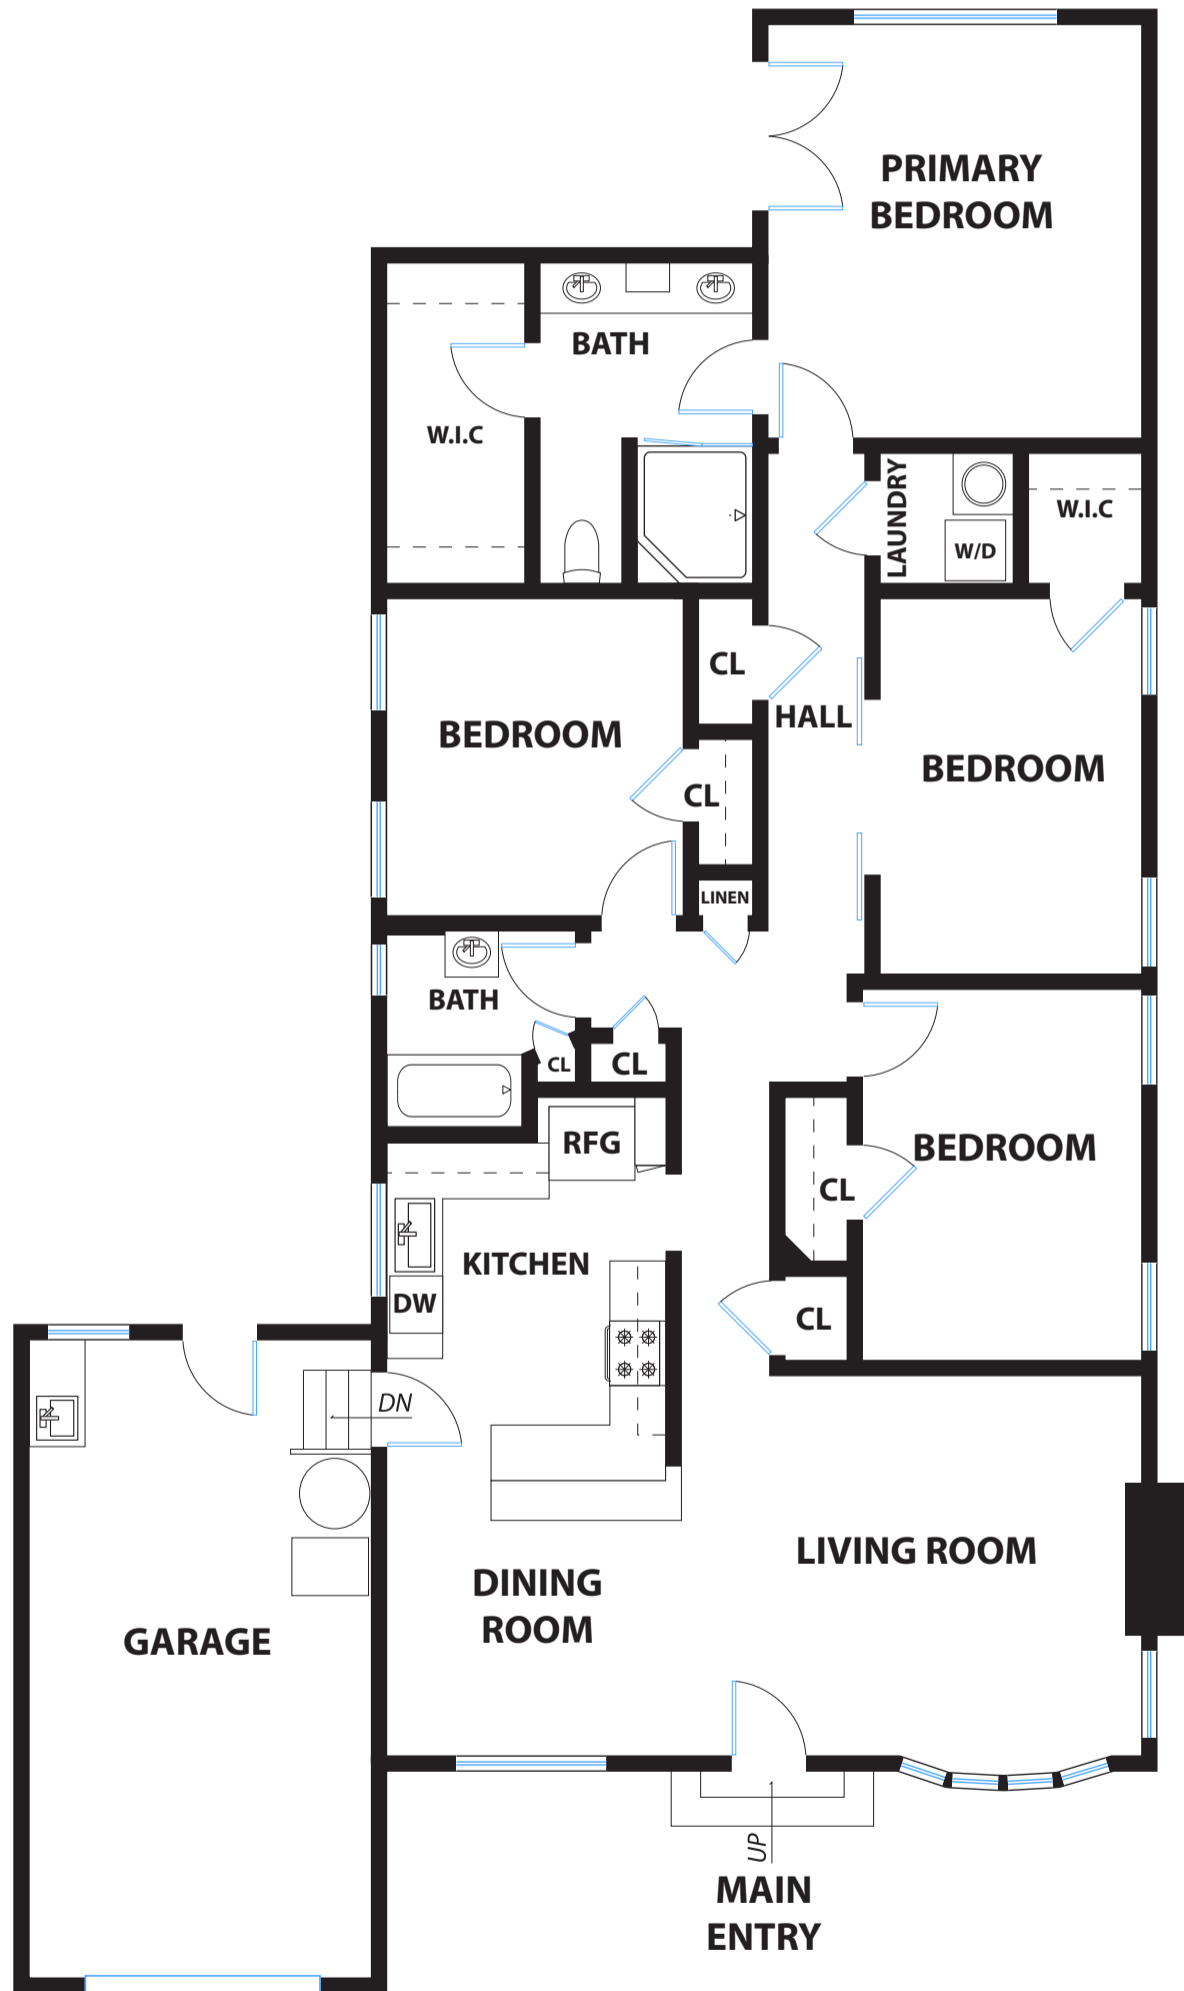

# 601 POINSETTIA AVENUE

SAN MATEO

**PRESENTED BY : JODI HALLDORSON**  
**DRE #: 01818725**

DISCLAIMER: RENDERING BY OPEN HOMES PHOTOGRAPHY. ALL MEASUREMENTS ARE APPROXIMATE AND MAY NOT BE EXACT.  
DO NOT RELY ON THE ACCURACY OF THIS FLOOR PLAN WHEN DETERMINING THE PRICE OF A PROPERTY OR MAKING DECISIONS  
REGARDING BUYING OR SELLING OF PROPERTIES WITHOUT INDEPENDENT VERIFICATION.